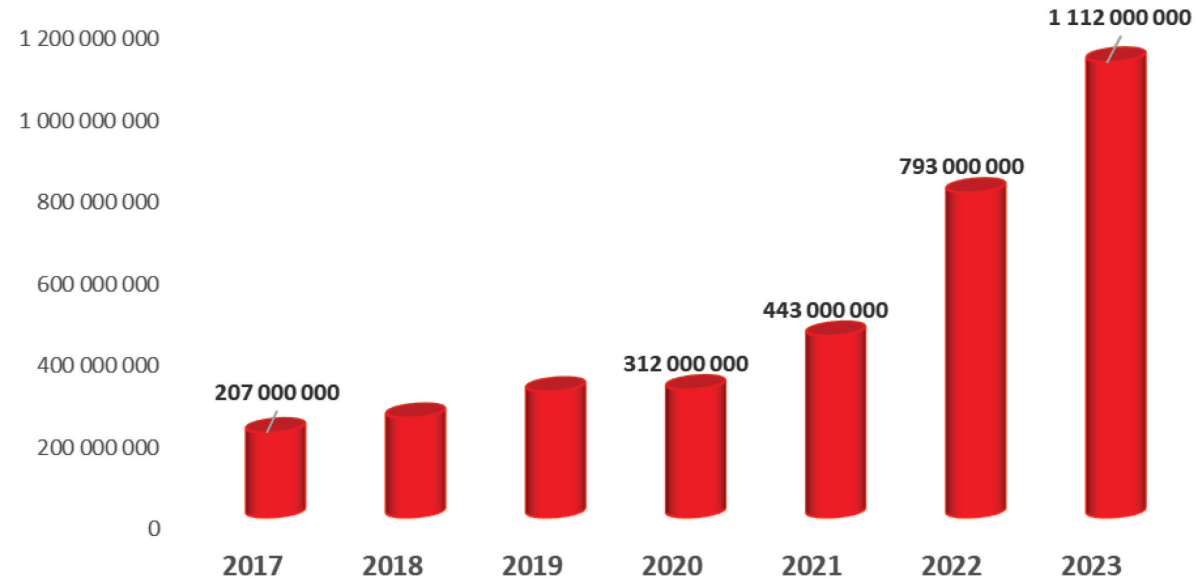

E-shop Brno iD

- Zahlungen für Dienstleistungen im Wert von mehr als 1,1 Milliarden CZK im Jahr 2023

Brno iD

Entwicklung des Umsatzes über E-Shop